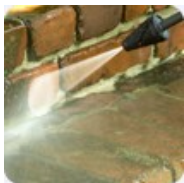

TECHNICAL SPECS

Part Number	1.601-742.0
Operating Pressure	1800 PSI
Power Supply	120V / 60 Hz Induction Motor
Water Volume	1.5 GPM, Direct-Drive Axial Pump
Maximum Water Inlet Temp	104° F
Weight w/o Accessories	31 lbs.
Dimensions (L x W x H)	23.3" x 15.7" x 12.75"
Warranty	1 year limited Eligible for Rapid Exchange Program

K 3.68 M STANDARD ACCESSORIES

Poignée-pistolet avec un Adaptateur de Connexion Rapide genre Baïonnette et un Cran de sureté pour les enfants
Lance Puissante Vario (VPS)
Lance de Vaporisation DirtBlaster®
Boyau Haute Pression de 25 pieds
Réservoir de détergent
Supports de lance, de poignée-pistolet et de boyau intégrés

» OPTIONAL ACCESSORIES FOR THE K 3.68 M

- Kit de Nettoyage de Tuyau de 25 pieds (baïonnette)
- Rallonge de 25 pieds du boyau haute pression
- Lance de Prolongation(Quatre pièces)
- Attache de Détergent Mousse
- Lance Flexible
- Protection de la Pompe
- Brosse Rotative de Lavage
- Brosse Douce de Lavage
- T100 pour Nettoyage de Grande Surface (T100)
- Lance de dessous/Gouttière
- Kit de Pompage d Eau
- Kit d Hydrosablage Humide (baïonnette)
- Kit de brosses de lavage universel
- Lance de vaporisation rotative DirtBlaster
- Boyau de succion d Eau avec Filtre
- Nettoyeur tout usage concentres
- Nettoyeur pour patio concentres
- Dégraissant concentres
- Nettoyeur de maison concentres
- Nettoyeur et cire concentres