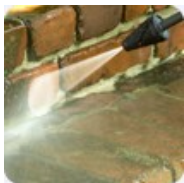

TECHNICAL SPECS

Part Number	1.601-742.0
Operating Pressure	1800 PSI
Power Supply	120V / 60 Hz Induction Motor
Water Volume	1.5 GPM, Direct-Drive Axial Pump
Maximum Water Inlet Temp	104° F
Weight w/o Accessories	31 lbs.
Dimensions (L x W x H)	23.3" x 15.7" x 12.75"
Warranty	1 year limited Eligible for Rapid Exchange Program

K 3.68 M STANDARD ACCESSORIES

Bayonet Trigger Gun with Child Safety Lock
Vario Power Spray (VPS) Wand
DirtBlaster® Spray Wand
25 Ft. High Pressure Hose
Detergent Tank
Integrated Hose, Trigger Gun and Spray Wand Holder

» OPTIONAL ACCESSORIES FOR THE K 3.68 M

- 25 ft. Pipe Cleaning Kit (bayonet)
- 25 ft. Extension High-Pressure Hose
- Four Piece Extension Wand
- Detergent Foamer Attachment
- Flexible Spray Wand
- Pump Guard
- Rotating Wash Brush (bayonet)
- Soft Clean Wash Brush
- T100 Wide Area Surface Cleaner
- Right Angle Spray Wand
- Water Pumping Kit
- Wet Sandblasting Kit (bayonet)
- Universal Wash Brush Kit
- DirtBlaster™ Rotary Spray Wand
- Water Suction Hose with Filter
- SoapPac: All Purpose Cleaner
- SoapPac: Deck and Patio Cleaner
- SoapPac: Degreaser
- SoapPac: Exterior House Cleaner
- SoapPac: Vehicle Wash and Wax